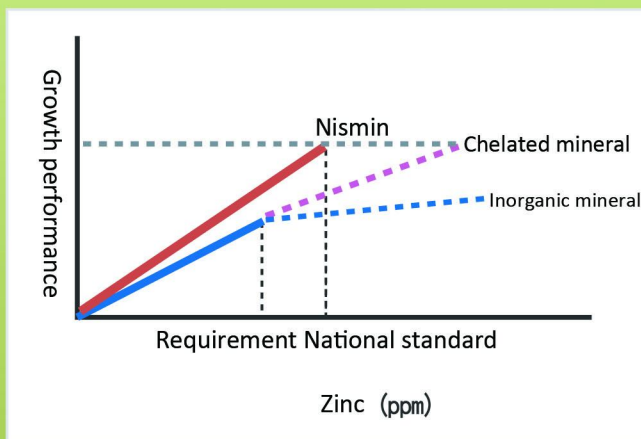

# 蜜樂酪®

Nismin

豬用/加強用  
Swine/Swine MAX

家禽用  
Poultry

Complex functional mineral product for growth and environment

Minerals are essential nutrients to sustain the lives of animals. Over supplemented zinc and copper would make animal's feces hazardous to the environment. NISMIN not only Improves animal growth but also cares about the environment with accurately formulated zinc and copper concentration.

# 蜜樂酪®

Nismin

- **Formula** Meet animal's production and physiological requirement with optimum mineral nutrition.
- **Convenience** Nismin is all you need for minerals in the feed.
- **Traceability** All source ingredients be traced back by Datastor production and management software to ensure product safety and quality.

## ■ Nismin for swine MAX can:

- Enhance carcass quality with increasing lean meat
- Improve feed efficiency to reach market size faster
- Boost immunity against diseases
- Increase productivity of sow, shorten heat period

Nismin for swine				Nismin for swine MAX				Nismin for poultry			
Contents per kilo		Dosage(per ton)		Contents per 2kilo		Dosage(per ton)		Contents per kilo		Dosage(per ton)	
Fe (Iron)	110,000mg	piglet	2.0 kg	Fe (Iron)	85,000mg	fattener	2.0 kg	Fe (Iron)	60,000mg	layer	1.3 kg
Zn (Zinc)	50,000mg	fattener	1.0 kg	Zn (Zinc)	40,000mg	breeder	2.0 kg	Zn (Zinc)	60,000mg	broiler	
Cu (Copper)	18,000mg	breeder	1.5 kg	Cu (Copper)	13,500mg			Cu (Copper)	8,000mg	growing period	1.5 kg
Mn (Manganese)	50,000mg			Mn (Manganese)	37,500mg			Mn (Manganese)	67,000mg	finishing period	1.3-1.5 kg
I (Iodine)	770mg			I (Iodine)	575mg			I (Iodine)	730mg	breeder	1.5 kg
Se (Selenium)	300mg			Se (Selenium)	225mg			Se (Selenium)	200mg		
Co (Cobalt)	170mg			Co (Cobalt)	125mg			Co (Cobalt)	200mg		
				Cr (Chromium)	200mg						