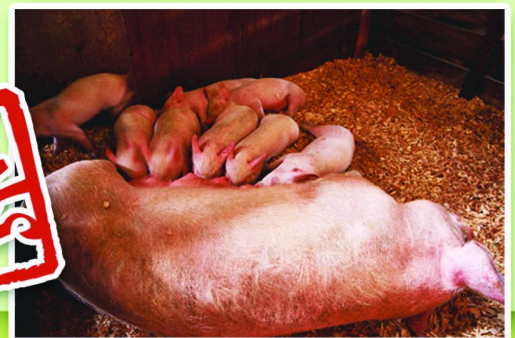

# 蜜樂酪®

Nismin

豬用/加強用  
Swine/Swine MAX

家禽用  
Poultry

Complex functional mineral product for growth and environment

Minerals are essential nutrients to sustain the lives of animals. Over supplemented zinc and copper would make animal's feces hazardous to the environment. NISMIN not only Improves animal growth but also cares about the environment with accurately formulated zinc and copper concentration.

# 蜜樂酪®

Nismin

- **Formula** Meet animal's production and physiological requirement with optimum mineral nutrition.
- **Convenience** Nismin is all you need for minerals in the feed.
- **Traceability** All source ingredients be traced back by Datastor production and management software to ensure product safety and quality.

## ■ Nismin for swine MAX can:

- Enhance carcass quality with increasing lean meat
- Improve feed efficiency to reach market size faster
- Boost immunity against diseases
- Increase productivity of sow, shorten heat period