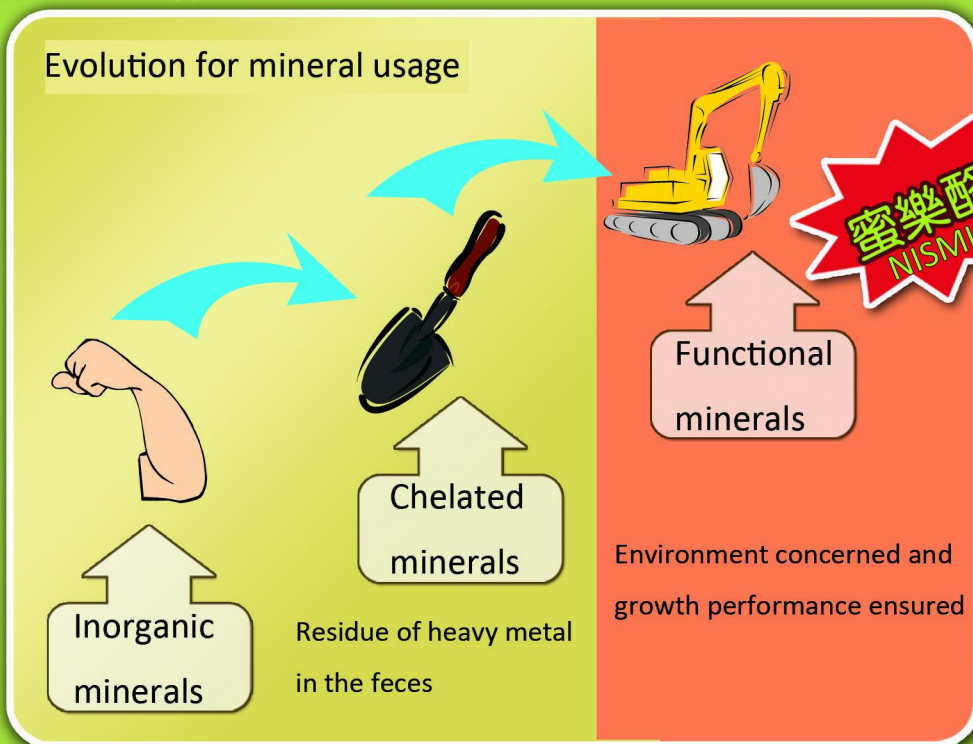

# 蜜樂酪®

Nismin

豬用/加強用  
Swine/Swine MAX

家禽用  
Poultry

Complex functional mineral product for growth and environment

Minerals are essential nutrients to sustain the lives of animals. Over supplemented zinc and copper would make animal's feces hazardous to the environment. NISMIN not only Improves animal growth but also cares about the environment with accurately formulated zinc and copper concentration.

# 蜜樂酪®

Nismin

- **Formula** Meet animal's production and physiological requirement with optimum mineral nutrition.
- **Convenience** Nismin is all you need for minerals in the feed.
- **Traceability** All source ingredients be traced back by Datastor production and management software to ensure product safety and quality.

## ■ Nismin for swine MAX can:

- Enhance carcass quality with increasing lean meat
- Improve feed efficiency to reach market size faster
- Boost immunity against diseases
- Increase productivity of sow, shorten heat period

Nismin for swine				Nismin for swine MAX				Nismin for poultry			
Contents per kilo		Dosage(per ton)		Contents per 2kilo		Dosage(per ton)		Contents per kilo		Dosage(per ton)	
Fe (Iron)	110,000mg	piglet	2.0 kg	Fe (Iron)	85,000mg	fattener	2.0 kg	Fe (Iron)	60,000mg	layer	1.3 kg
Zn (Zinc)	50,000mg	fattener	1.0 kg	Zn (Zinc)	40,000mg	breeder	2.0 kg	Zn (Zinc)	60,000mg	broiler	
Cu (Copper)	18,000mg	breeder	1.5 kg	Cu (Copper)	13,500mg			Cu (Copper)	8,000mg	growing period	1.5 kg
Mn (Manganese)	50,000mg			Mn (Manganese)	37,500mg			Mn (Manganese)	67,000mg	finishing period	1.3-1.5 kg
I (Iodine)	770mg			I (Iodine)	575mg			I (Iodine)	730mg	breeder	1.5 kg
Se (Selenium)	300mg			Se (Selenium)	225mg			Se (Selenium)	200mg		
Co (Cobalt)	170mg			Co (Cobalt)	125mg			Co (Cobalt)	200mg		
				Cr (Chromium)	200mg						